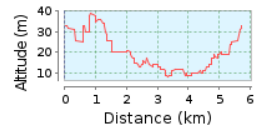

5.74 km (round trip)

Total climb: 46 m, Total descent: 47 m

Altitude range 31 m (Altitude from: 8 m to 39 m)