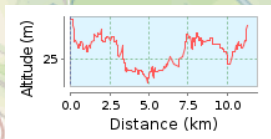

11.35 km (round trip)
Total climb: 84 m, Total descent: 84 m
Altitude range 34 m (Altitude from: 12 m to 46 m)